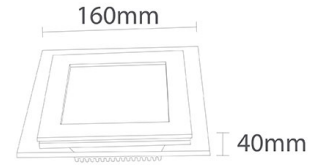

TECHNICAL DATASHEET

LENA-SG 12W

01-07-2020

VT/LENA-SG/12W/SMD/30K/Φ120MM/220V/LED DOWNLIGHT

NOTES

General Informations

Stock Code	2023520
HSC/GTIP Code	9405.10.98.50.00
EAN-13 (Inbox Barcode)	6970233835639
ITF-14 (Outbox Barcode)	26970233835633

Electrical Characteristics

Current Type	AC
Operation Voltage	180-240 Volt
Operation Frequency	50/60 Hertz
Electrical Current	0,055 Amper
Power	12 Watt
Power Factor	>0.5
Luminous Efficiency	90 lumen/Watt
Energy Savings	0,84
Dimmable	No
Electrical Protection Class	Class II

Electrical Component Specifications

Component Fitting Type	Internal Driver
Driver Properties	Isolated
Driver Input Voltage	180-240 Volt
Driver Input Current	0,055 Amper
Driver Output Voltage	70-148 Volt
Driver Output Current	0,115 Amper

Lighting Characteristics

Luminous Flux	1080 lumen
Time for 60% of Lumen	<0.5 seconds
Light Beam Angle	120°
Flicker	No
LED Type	SMD

Mechanical Parameters

IP Protection Class	IP20
Switch On/Off Cycle	30000
Lifetime	50000 hours
Body Material	Glass & Aluminum
Body Colour	White
Diffuser Material	Glass
Cut-Hole Sizes	120*120 millimeter
Product Height	160 millimeter
Product Width	160 millimeter
Product Depth	40 millimeter
Ambient Temperature (Ta)	-10°C<Ta<55°C

Logistic Informations

Outbox Length	520 millimeter
Outbox Width	390 millimeter
Outbox Height	190 millimeter
Outbox Volume	0,03853 m³
Outbox Quantity	20 pieces
Unit Net Weight	0,4 kilogram
Outbox Net Weight	8 kilogram
Outbox Gross Weight	9,8 kilogram